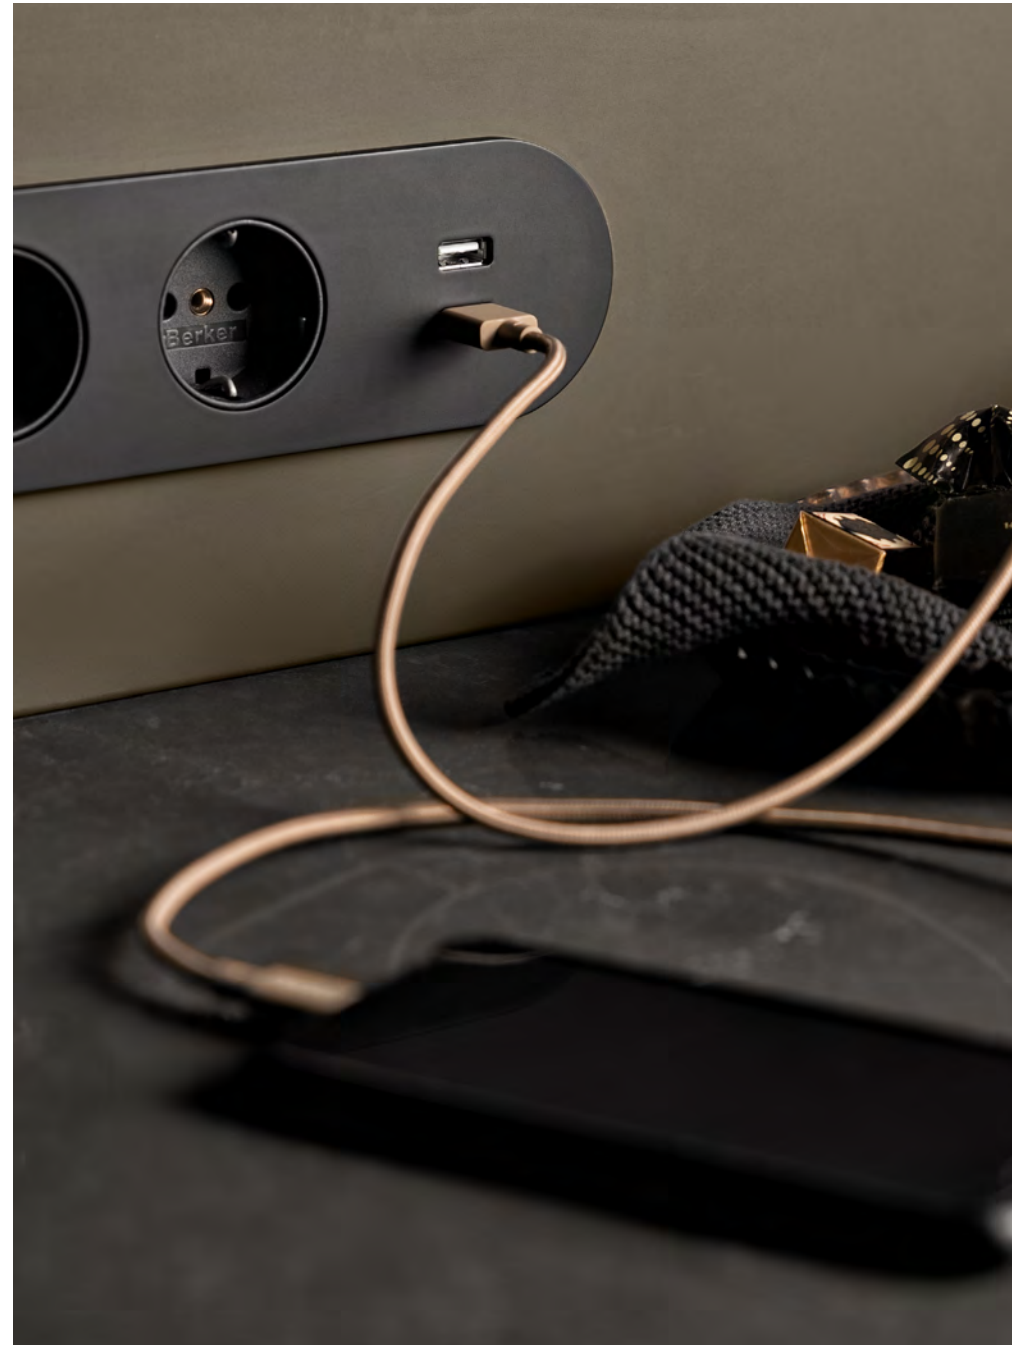

ABSOLUTELY UP TO DATE

Intelligent functions, such as the charging station for tablets and smartphones, make the sideboard a state-of-the-art piece of furniture.