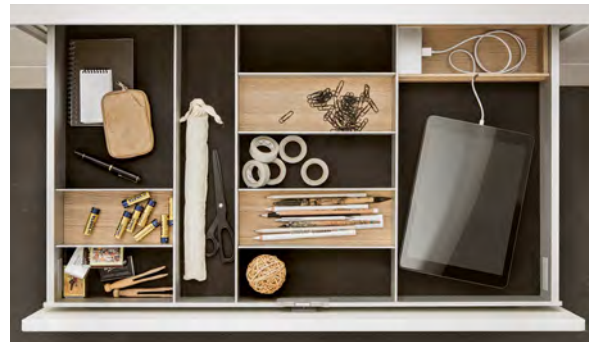

INSIDE AND OUT, PURE HARMONY

SIEMATIC ALUMINUM INTERIOR ACCESSORIES

An aesthetic treat that is unique in its functionality and unmistakable in its graphical look. It was created with the innovative new material combination of aluminum, light oak or dark smoked chestnut, flock, and porcelain, as well as precise workmanship down to the smallest detail. Intelligent, contemporary ideas, like the integrated USB connection, offer valuable functions for the kitchen. The highly flexible *SieMatic Interior Design System* makes it possible to arrange and equip the drawers and pullouts in a way that could not be more individual, and it has won a number of awards for its unique design.

EVERYONE IS DIFFERENT.

BETTER SAFE THAN SORRY

The GripDeck drawer bottom provides elegant protection against scratches and keeps pots from sliding.

DRAWERS YOU CAN LOAD UP

Drawers with an integrated USB charging station keep tablets and smartphones out of the way.